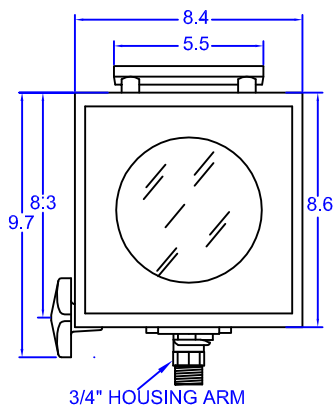

ISO-9001 CERTIFIED

Akron Brass Company
A Premier Farnell Company

501 N. Cummings Lane, Washington, IL 61571
Phone: (309)444-4440 Fax: (309)444-8766