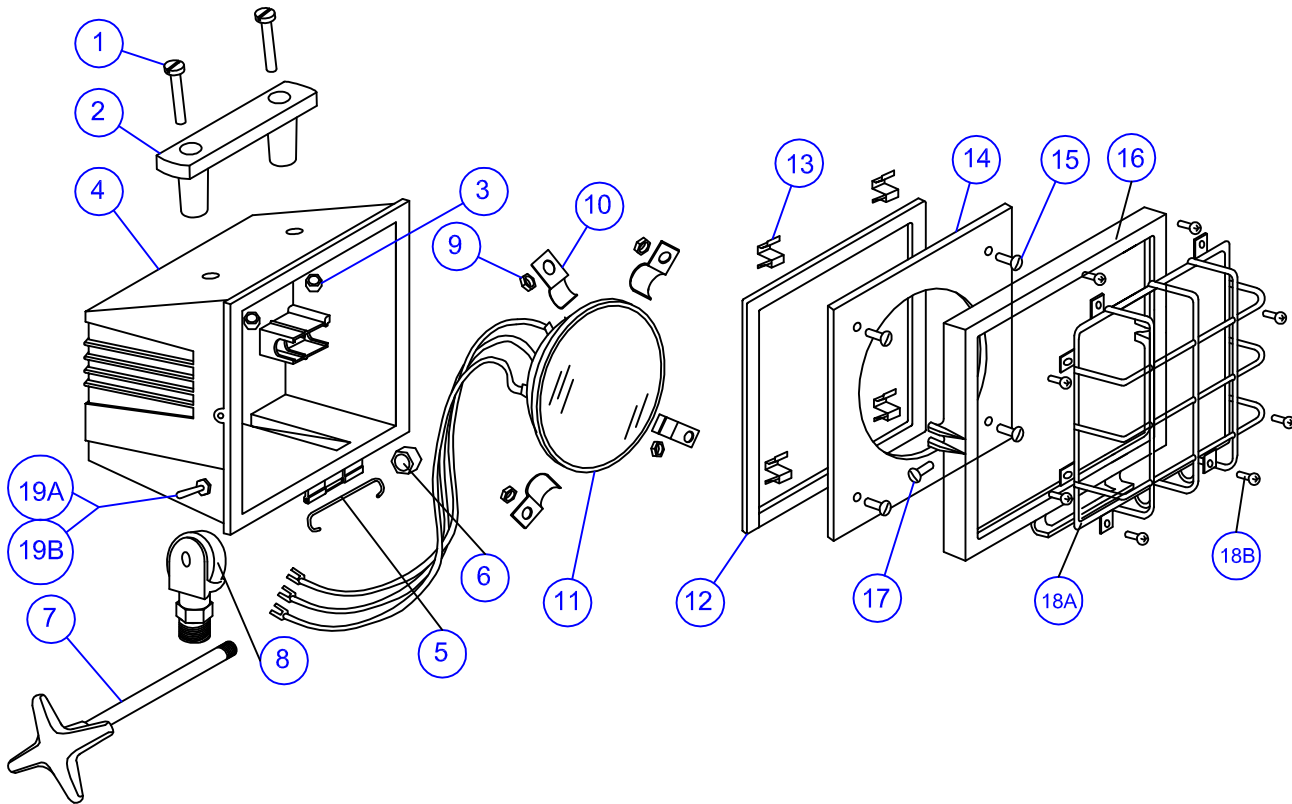

**EXTENDA-LITE 12V1 ST SERIES LIGHT HEADS  
COMPLETE HD-12V1-ST HEAD ASSEMBLY**

PARTS LIST					
NO.	ASSY. NO.	PART NO.	DESCRIPTION	QTY.	
1	300-SH	317-HS	HANDLE SCREW	2	
2		301-SH		HANDLE	1
3		318-HN			HANDLE NUT
4		551-HG	12V1 ST HOUSING	1	
5		313-HP	LENS FRAME WIRE PIN	1	
6		321-LN	KNOB ASSEMBLY NUT	1	
7		KBT-50	KNOB ASSEMBLY	1	
8		555-HS	3/4" HOUSING ARM	1	
9		632-NT	CLAMP NUT	4	
10		115-LC	CLAMP	4	
11		4007	12 VOLT LAMP	1	
12		550-GA	FACEPLATE GASKET	1	
13		554-LC	LENS CLIP	1	

PARTS LIST				
NO.	ASSY. NO.	PART NO.	DESCRIPTION	QTY.
14		12V1-ST	12V1 FACEPLATE	1
15		632-SC	FACEPLATE SCREW	4
16		308-FR	LENS FRAME	1
17		303-SW	LENS FRAME SCREW	2
18A	WG-6	310-WG	WIRE GUARD	1
18B		343-GS		WIRE GUARD SCREWS
19A	SW-12V	346-SW	ON-OFF-ON SWITCH	1
19B		345-SB		RUBBER BOOT