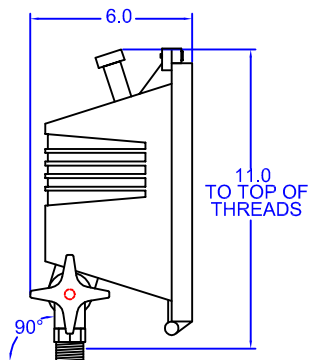

ISO-9001 CERTIFIED

Akron Brass Company
A Premier Farnell Company

501 N. Cummings Lane, Washington, IL 61571
Phone: (309)444-4440 Fax: (309)444-8766