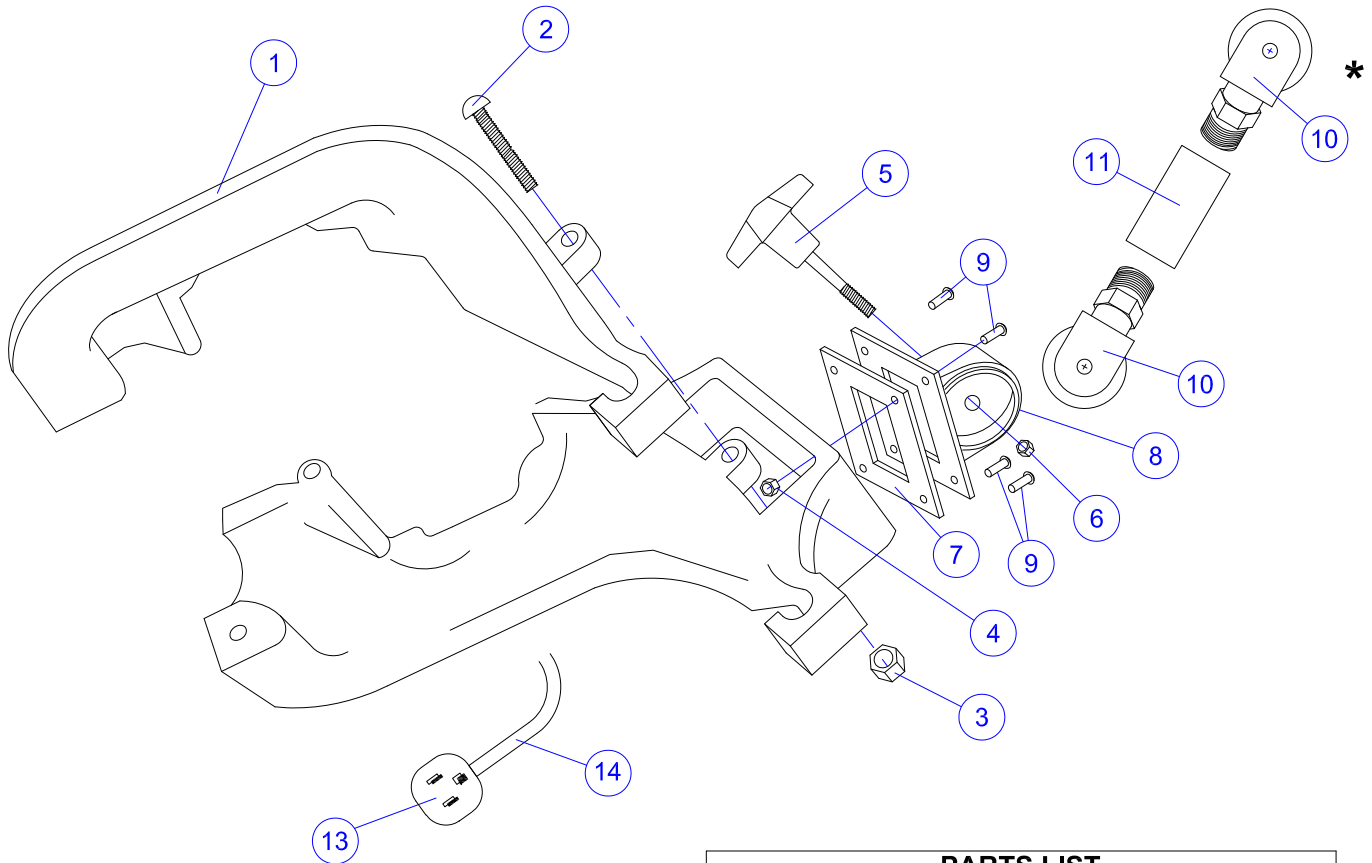

HONDA 1000 WATT GENERATOR BRACKET

SEE MAKE & MODEL
LIGHT HEAD FOR
ALL PARTS

PARTS LIST

ITEM NO.	PART NO.	DESCRIPTION	QTY.
1	119-LB	SET-MOUNTING BRKT	1
2	353-SC	S.S. SCREW	3
3	314-LN	ACORN LOCK NUT	3
4	474-AO	S.S. KEPS NUT	4
5	KBT-40	LOCKING KNOB	1
6	321-LN	S.S. LOCK NUT	1
7	329-GA	ADAPTER GASKET	1
8	326-HA	HOUSING ADAPTER	1
9	424-JB	S.S. 1" SCREW	4
10	311-HS	3/4" HOUSING ARM	2
11	340-AC	3/4" ALUM. CPLG.	1
12	345-HA		
13	200-PG	5-15 PLUG	1
14	16/3-B	CORD - 300V	1

* If a North Star light head is used then part number 344-HA and 215-RB are needed.

ISO-9001 CERTIFIED

Akron Brass Company

A Premier Farnell Company

501 N. Cummings Lane, Washington, IL 61571
Phone: (309)444-4440 Fax: (309)444-8766