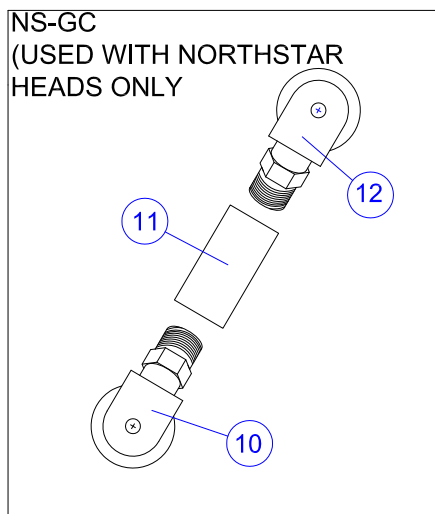

HONDA 1000 WATT GENERATOR BRACKET

SEE MAKE & MODEL
LIGHT HEAD FOR
ALL PARTS

PARTS LIST

ITEM NO.	PART NO.	DESCRIPTION	QTY.
1	119-LB	SET-MOUNTING BRKT	1
2	353-SC	S.S. SCREW	3
3	314-LN	ACORN LOCK NUT	3
4	474-AO	S.S. KEPS NUT	4
5	KBT-40	LOCKING KNOB	1
6	321-LN	S.S. LOCK NUT	1
7	329-GA	ADAPTER GASKET	1
8	326-HA	HOUSING ADAPTER	1
9	424-JB	S.S. 1" SCREW	4
10	311-HS	3/4" HOUSING ARM	2
11	340-AC	3/4" ALUM. CPLG.	1
12	345-HA		
13	200-PG	5-15 PLUG	1
14	16/3-B	CORD - 300V	1

* If a North Star light head is used then part number 344-HA and 215-RB are needed.

ISO-9001 CERTIFIED

Akron Brass Company

A Premier Farnell Company

501 N. Cummings Lane, Washington, IL 61571
Phone: (309)444-4440 Fax: (309)444-8766