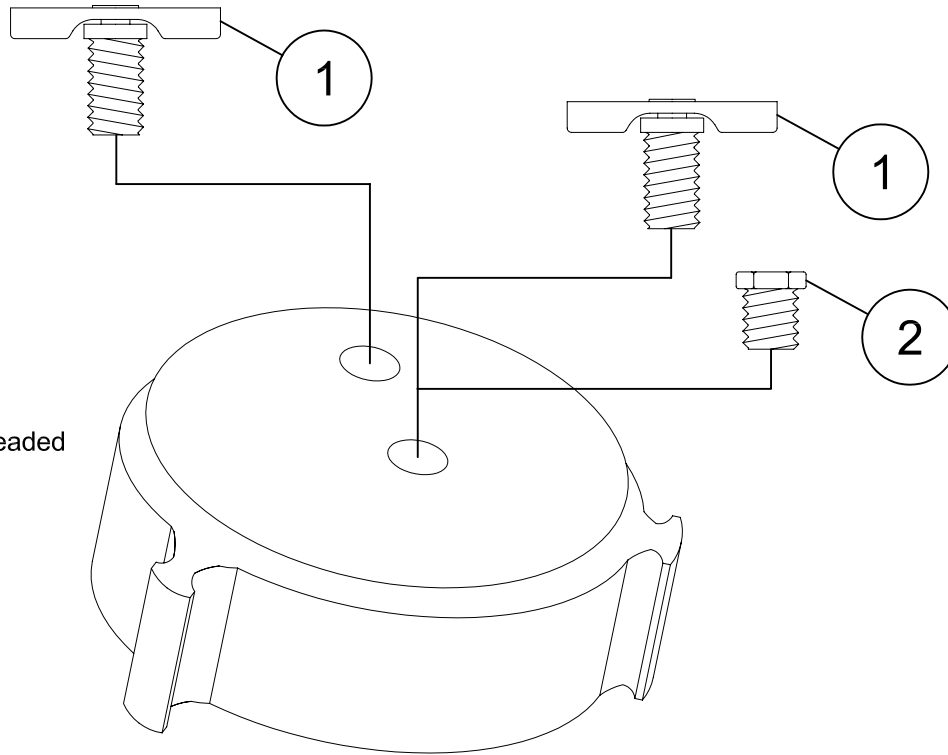

BLEEDER CAPS

Three rocker lugs on threaded bleeder caps.

PARTS LIST

ITEM NO.	PART NO.	DESCRIPTION	QTY.
1	FK-106	BLEEDER VALVE	2*
2	FK-107	1/4" HEX PLUG	1*

Notes:

*All bleeder caps have two bleeder valves except the BC-15 which has one FK-106 and one FK-107.

BLEEDER CAP SIZES

BC-15	1-1/2"	NST THREADED
BC-25	2-1/2"	NST THREADED
BC-30	3"	NST THREADED
BC-35	3-1/2"	NST THREADED
BC-40	4"	NST THREADED
BC-40S	4"	STORZ
BC-45	4-1/2"	NST THREADED
BC-50	5"	NST THREADED
BC-50S	5"	STORZ
BC-60	6"	NST THREADED
BC-60S	6"	STORZ