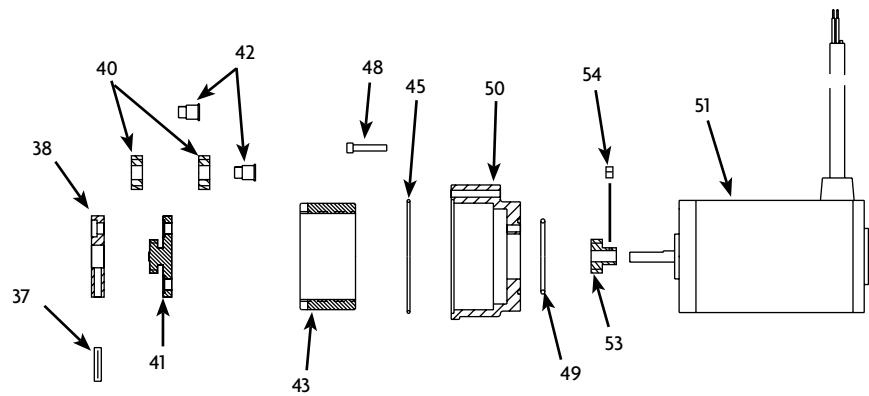

ITEM NO.	DESCRIPTION	PART NUMBER	QUANTITY
1	Pipe Inlet	117692	1
2	Elbow Inlet	117691	1
3	Sleeve	117694	1
4	Middle Elbow	117698	1
5	Outlet Elbow	117695	1
6	Ring Ball Retainer	117690	1
7	Gear Outlet	117689	1
8	O-Ring	757327	2
9	Socket Head Cap Screw	767047	1
10	O-Ring	757365	2
11	Brass Ball	*	*
12	Swivel Plug	742112	4
13	Vertical Stop	769596	2
14	O-Ring	757326	1
15	Socket Head Cap Screw	765030	5
16	Bronze Ball	**	**
17	O-Ring	757102	1
18	O-Ring	757366	1
20	Stop	769498	2
21	Plug	744337	1
22	Socket Head Set Screw	765042	1
24	Socket Head Cap Screw	765354	2
25	Shim	769494	As Req.
26	O-Ring	757041	2
27	Gear Worm	718166	2
28	Thrust Washer	784121	8
29	Bearing Thrust Roller	704529	4
30	Bearing	704393	2
31	Rotation Shaft	769630	1
32	Elevation Shaft	769631	1
33	Bearing Cap	117696	2
34	O-Ring	757329	2
35	Bearing Roller Needle	704395	2
36	O-Ring	757295	2
37	Pin Groove	741056	2
38	Carrier Output	707325	2
39	Key	727044	2
40	Gear Spur	718165	12
41	Plate Carrier	742119	2
42	Rivet	754052	12
43	Gear Internal Elevation	718164	2
44	Pin Roll	744288	4
45	O-Ring	757312	2
46	Spring	769276	8
47	Socket Head Cap Screw	767132	8
48	Socket Head Cap Screw	765052	8
49	O-Ring	757056	2

STYLE 3350
TuckAway™ Electric Monitor
TECHNICAL SERVICE PARTS LIST

ITEM NO.	DESCRIPTION	PART NUMBER	QUANTITY
50	Gearbox Housing	109320	2
51	Motor	35780011	2
53	Gear Motor	718163	2
54	Socket Head Set Screw	765082	2
55	Wiring Harness	721342	1
72	Magnet	731081	6
73	Switch	34400003	2
77	Rubber Ball	703544	2
78	Bracket	704589	2
79	Screw	765208	2
91	Handle Override	721291	1
93	Clip Hairpin Cotter	744339	1
94	ID Tag	773325	1
95	Nail Grip	736052	4
96	Socket Head Screw	765064	2
97	Clamp	707367	2
98	Socket Head Cap Screw	767126	4
99	Socket Head Cap Screw	765154	3
Not Shown	Panel Mount Control Box with Guard	34400041	1
Not Shown	Upper Control Box with Guard	33500003	1
Not Shown	12/24V PC Board	33500021	1