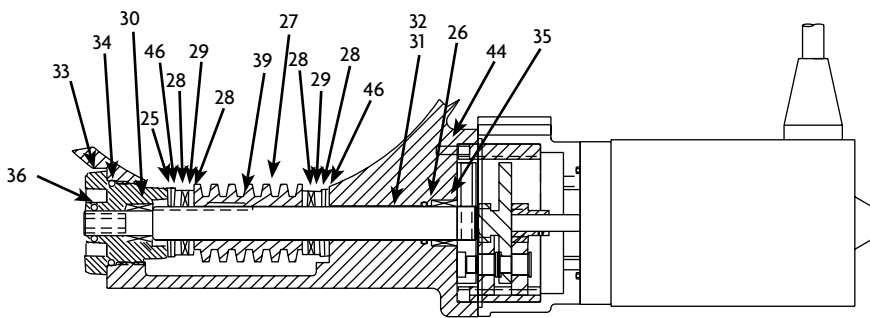

ITEM NO.	DESCRIPTION	PART NUMBER	QUANTITY
1	Pipe Inlet	117692	1
2	Elbow Inlet	117691	1
3	Sleeve	117694	1
4	Middle Elbow	117698	1
5	Outlet Elbow	117695	1
6	Ring Ball Retainer	117690	1
7	Gear Outlet	117689	1
8	O-Ring	757327	2
9	Socket Head Cap Screw	767047	1
10	O-Ring	757365	2
11	Brass Ball	*	*
12	Swivel Plug	742112	4
13	Vertical Stop	769596	2
14	O-Ring	757326	1
15	Socket Head Cap Screw	765030	5
16	Bronze Ball	**	**
17	O-Ring	757102	1
18	O-Ring	757366	1
20	Stop	769498	2
21	Plug	744337	1
22	Socket Head Set Screw	765042	1
24	Socket Head Cap Screw	765354	2
25	Shim	769494	As Req.
26	O-Ring	757041	2
27	Gear Worm	718166	2
28	Thrust Washer	784121	8
29	Bearing Thrust Roller	704529	4
30	Bearing	704393	2
31	Rotation Shaft	769630	1
32	Elevation Shaft	769631	1
33	Bearing Cap	117696	2
34	O-Ring	757329	2
35	Bearing Roller Needle	704395	2
36	O-Ring	757295	2
37	Pin Groove	741056	2
38	Carrier Output	707325	2
39	Key	727044	2
40	Gear Spur	718165	12
41	Plate Carrier	742119	2
42	Rivet	754052	12
43	Gear Internal Elevation	718164	2
44	Pin Roll	744288	4
45	O-Ring	757312	2
46	Spring	769276	8
47	Socket Head Cap Screw	767132	8
48	Socket Head Cap Screw	765052	8
49	O-Ring	757056	2

STYLE 3350
TuckAway™ Electric Monitor
TECHNICAL SERVICE PARTS LIST

ITEM NO.	DESCRIPTION	PART NUMBER	QUANTITY
50	Gearbox Housing	109320	2
51	Motor	35780011	2
53	Gear Motor	718163	2
54	Socket Head Set Screw	765082	2
55	Wiring Harness	721342	1
72	Magnet	731081	6
73	Switch	34400003	2
77	Rubber Ball	703544	2
78	Bracket	704589	2
79	Screw	765208	2
91	Handle Override	721291	1
93	Clip Hairpin Cotter	744339	1
94	ID Tag	773325	1
95	Nail Grip	736052	4
96	Socket Head Screw	765064	2
97	Clamp	707367	2
98	Socket Head Cap Screw	767126	4
99	Socket Head Cap Screw	765154	3
Not Shown	Panel Mount Control Box with Guard	34400041	1
Not Shown	Upper Control Box with Guard	33500003	1
Not Shown	12/24V PC Board	33500021	1