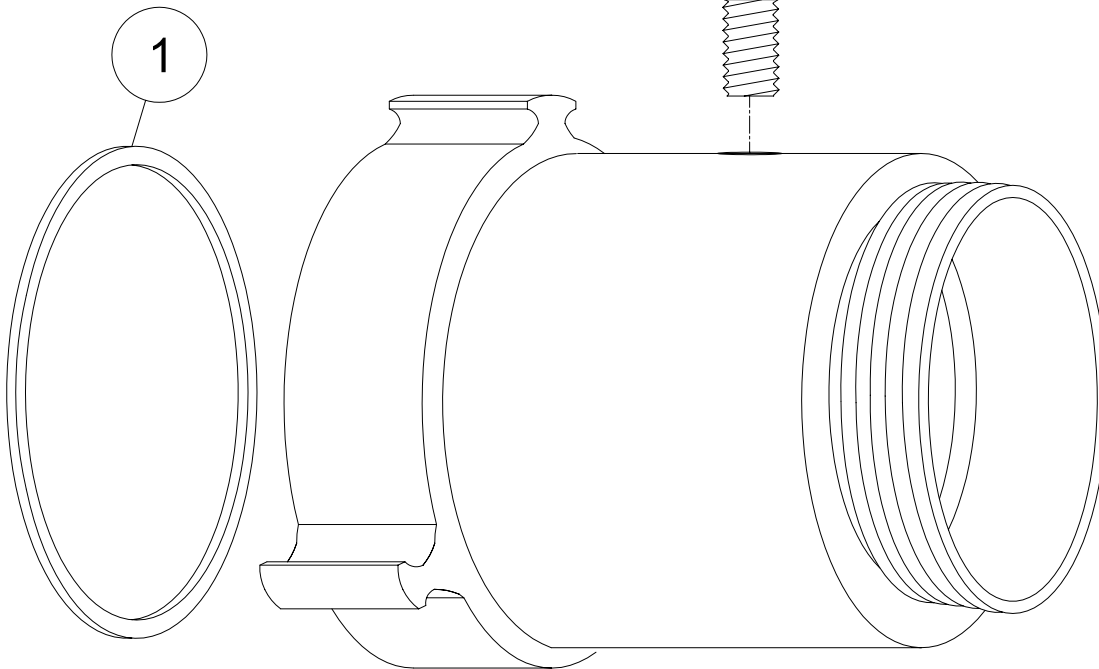

LINE GAUGES

3-1/2" PRESSURE GAUGES

FK-350	0-60 PSI, 0-414 kPa
FK-351	0-100 PSI, 0-689 kPa
FK-352	0-160 PSI, 0-1100 kPa - STD.
FK-360	0-200 PSI, 0-1379 kPa
FK-353	0-300 PSI, 0-2000 kPa
FK-354	0-400 PSI, 0-2800 kPa
FK-355	0-600 PSI, 0-4000 kPa

LINE GAUGE SIZES	
LG-15	1-1/2"
LG-25	2-1/2"
LG-30	3"
LG-35	3-1/2"
LG-40	4"
LG-45	4-1/2"
LG-50	5"
LG-60	6"

BARREL ONLY	
FK-322	1-1/2"
FK-309	2-1/2"
FK-308	3"
FK-312	3-1/2"
FK-313	4"
FK-314	4-1/2"
FK-599	5"
FK-600	6"