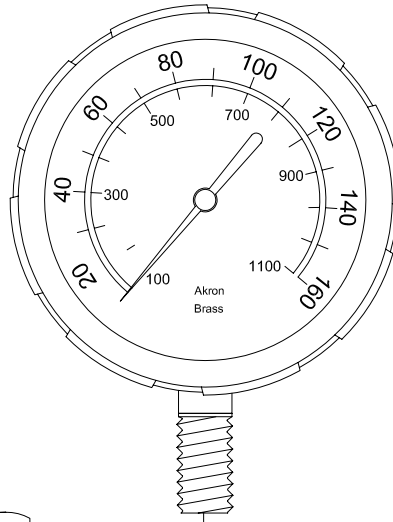

LINE GAUGES

3-1/2" PRESSURE GAUGES

FK-350	0-60 PSI, 0-414 kPa
FK-351	0-100 PSI, 0-689 kPa
FK-352	0-160 PSI, 0-1100 kPa - STD.
FK-360	0-200 PSI, 0-1379 kPa
FK-353	0-300 PSI, 0-2000 kPa
FK-354	0-400 PSI, 0-2800 kPa
FK-355	0-600 PSI, 0-4000 kPa

LINE GAUGE SIZES	
LG-15	1-1/2"
LG-25	2-1/2"
LG-30	3"
LG-35	3-1/2"
LG-40	4"
LG-45	4-1/2"
LG-50	5"
LG-60	6"

BARREL ONLY	
FK-322	1-1/2"
FK-309	2-1/2"
FK-308	3"
FK-312	3-1/2"
FK-313	4"
FK-314	4-1/2"
FK-599	5"
FK-600	6"