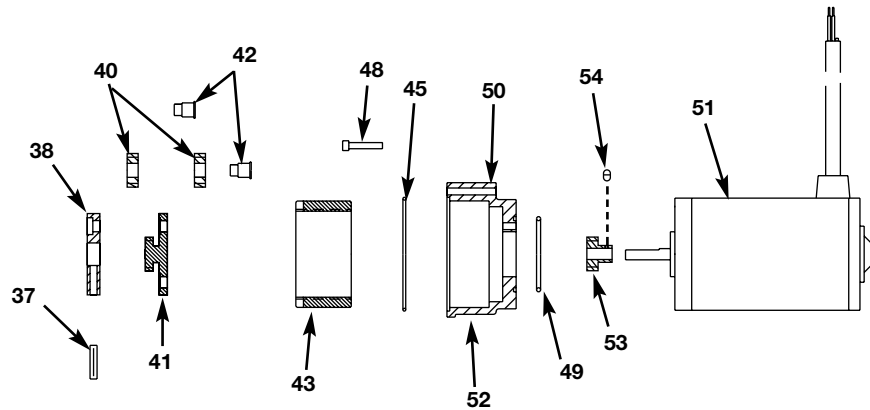

*Packet of 50 Balls #109342

**Packet of 50 Balls #116252

TECHNICAL SERVICE PARTS LIST

TECHNICAL SERVICE PARTS LIST

STYLE 3351
TuckAway™ Electric Monitor

TECHNICAL SERVICE PARTS LIST

ITEM NO.	DESCRIPTION	PART NUMBER	QUANTITY
2	Elbow Inlet	118091	1
3	Sleeve	118096	1
4	Middle Elbow	117698	1
5	Outlet Elbow	117695	1
6	Ring Ball Retainer	117690	1
7	Gear Outlet	117689	1
8	O-Ring	757327	2
9	Pin	741067	2
10	O-Ring	757365	2
11	Brass Ball	*	*
12	Swivel Plug	742112	4
13	Vertical Stop	769596	2
14	O-Ring	757326	1
15	Socket Head Cap Screw	765030	5
16	Bronze Ball	**	**
17	O-Ring	757102	1
18	O-Ring	757366	1
20	Stop	769498	2
21	Plug	744337	1
22	Socket Head Set Screw	765042	1
23	Socket Head Cap Screw Plug	744397	2
26	O-Ring	757041	2
27	Gear Worm	718166	2
28	Thrust Washer	784121	8
29	Bearing Thrust Roller	704529	4
30	Bearing	704393	2
31	Rotation Shaft	769630	1
32	Elevation Shaft	769631	1
33	Bearing Cap	117696	2
34	O-Ring	757329	2
35	Bearing Roller Needle	704395	2
36	O-Ring	757295	2
37	Pin Groove	741056	2
38	Carrier Output	707325	2
39	Key	727044	2
40	Gear Spur	718165	12
41	Plate Carrier	742119	2
42	Rivet	754052	12
43	Gear Internal Elevation	718164	2
44	Pin Roll	744288	4
45	O-Ring	757312	2
46	Spring	769276	8
47	Socket Head Cap Screw	767132	8
48	Socket Head Cap Screw	765052	8
49	O-Ring	757056	2
50	Housing - Elevation	109320	1