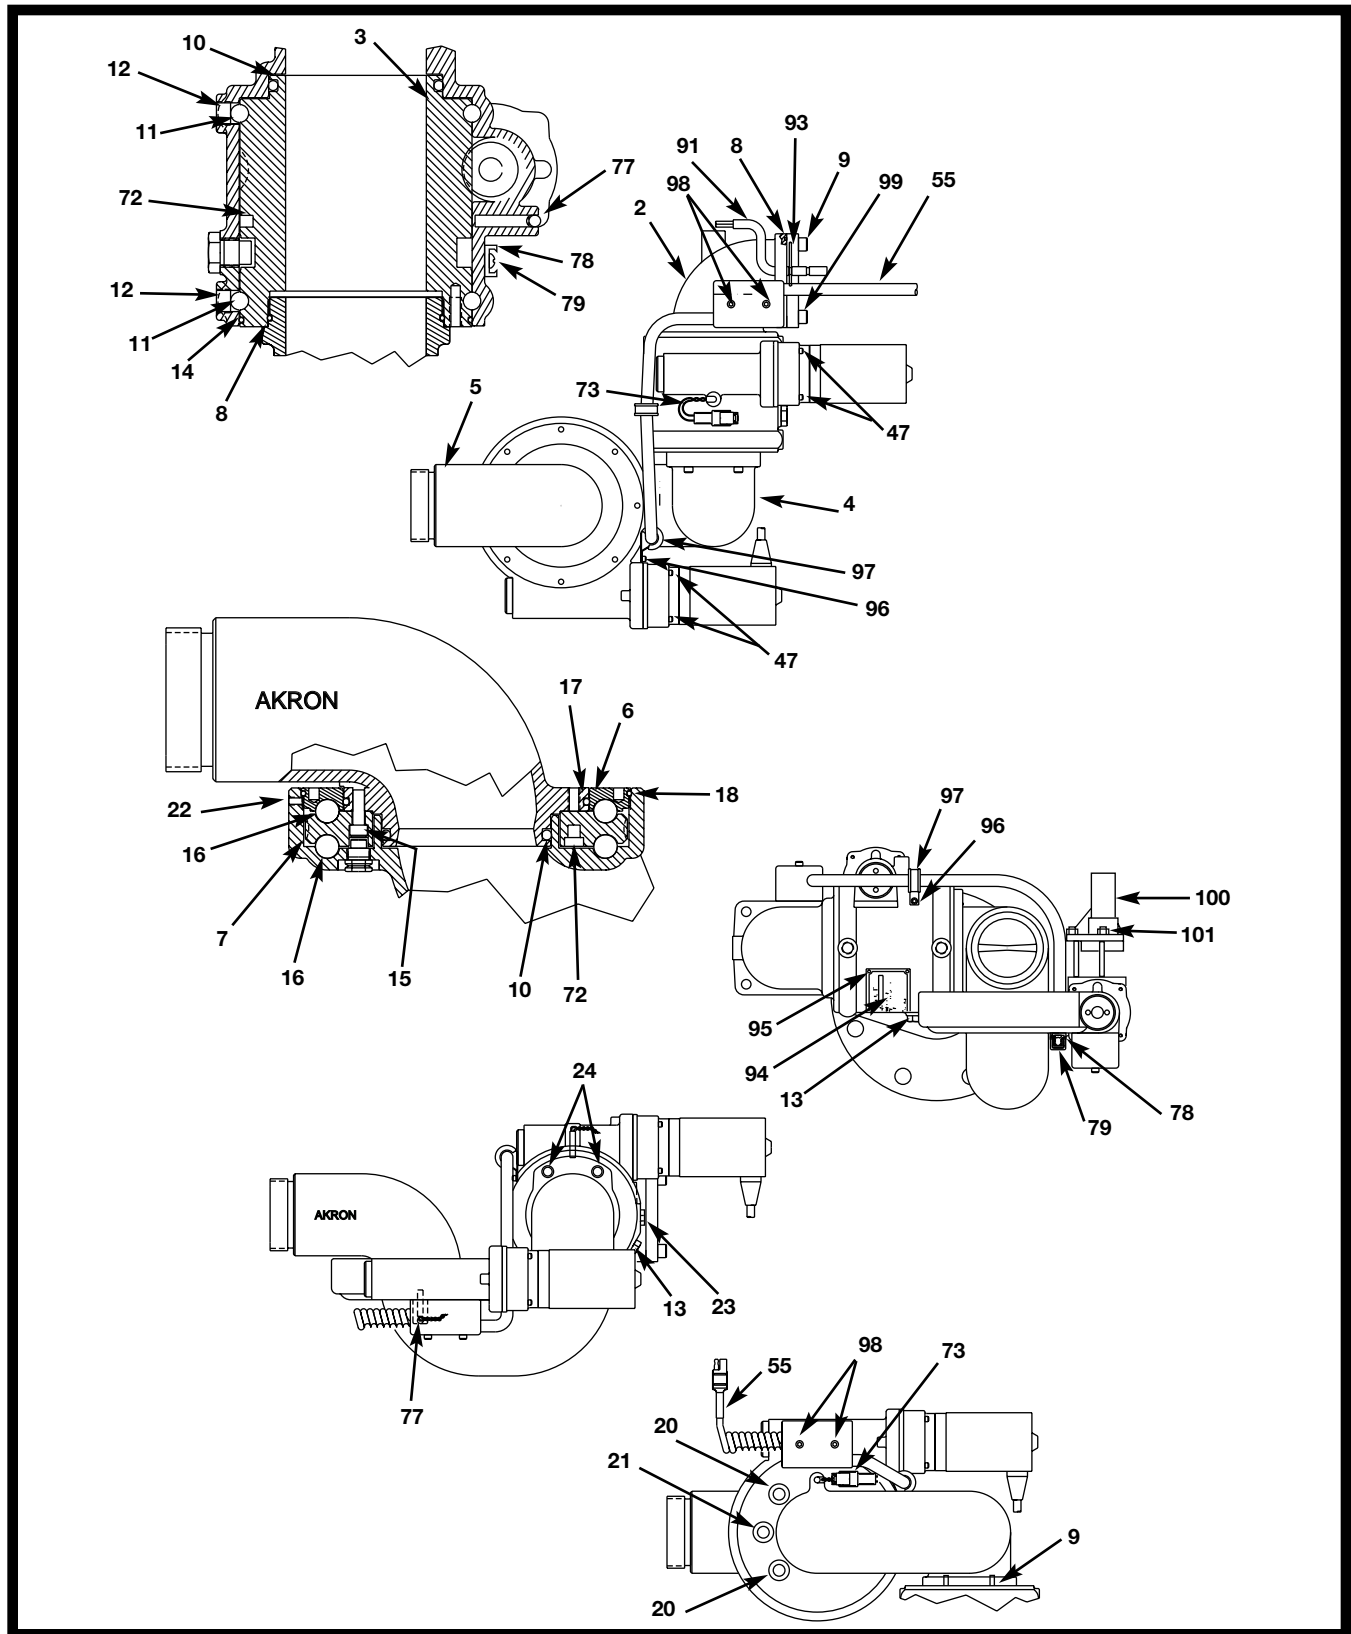

*Packet of 50 Balls #109342

**Packet of 50 Balls #116252

TECHNICAL SERVICE PARTS LIST

TECHNICAL SERVICE PARTS LIST

STYLE 3351
TuckAway™ Electric Monitor

TECHNICAL SERVICE PARTS LIST

ITEM NO.	DESCRIPTION	PART NUMBER	QUANTITY
2	Elbow Inlet	118091	1
3	Sleeve	118096	1
4	Middle Elbow	117698	1
5	Outlet Elbow	117695	1
6	Ring Ball Retainer	117690	1
7	Gear Outlet	117689	1
8	O-Ring	757327	2
9	Pin	741067	2
10	O-Ring	757365	2
11	Brass Ball	*	*
12	Swivel Plug	742112	4
13	Vertical Stop	769596	2
14	O-Ring	757326	1
15	Socket Head Cap Screw	765030	5
16	Bronze Ball	**	**
17	O-Ring	757102	1
18	O-Ring	757366	1
20	Stop	769498	2
21	Plug	744337	1
22	Socket Head Set Screw	765042	1
23	Socket Head Cap Screw Plug	744397	2
26	O-Ring	757041	2
27	Gear Worm	718166	2
28	Thrust Washer	784121	8
29	Bearing Thrust Roller	704529	4
30	Bearing	704393	2
31	Rotation Shaft	769630	1
32	Elevation Shaft	769631	1
33	Bearing Cap	117696	2
34	O-Ring	757329	2
35	Bearing Roller Needle	704395	2
36	O-Ring	757295	2
37	Pin Groove	741056	2
38	Carrier Output	707325	2
39	Key	727044	2
40	Gear Spur	718165	12
41	Plate Carrier	742119	2
42	Rivet	754052	12
43	Gear Internal Elevation	718164	2
44	Pin Roll	744288	4
45	O-Ring	757312	2
46	Spring	769276	8
47	Socket Head Cap Screw	767132	8
48	Socket Head Cap Screw	765052	8
49	O-Ring	757056	2
50	Housing - Elevation	109320	1