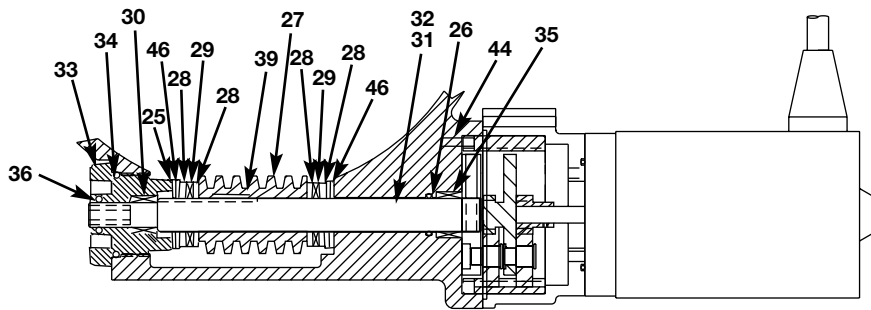

*Packet of 50 Balls #109342

**Packet of 50 Balls #116252

TECHNICAL SERVICE PARTS LIST

TECHNICAL SERVICE PARTS LIST

STYLE 3351
TuckAway™ Electric Monitor

TECHNICAL SERVICE PARTS LIST

ITEM NO.	DESCRIPTION	PART NUMBER	QUANTITY
2	Elbow Inlet	118091	1
3	Sleeve	118096	1
4	Middle Elbow	117698	1
5	Outlet Elbow	117695	1
6	Ring Ball Retainer	117690	1
7	Gear Outlet	117689	1
8	O-Ring	757327	2
9	Pin	741067	2
10	O-Ring	757365	2
11	Brass Ball	*	*
12	Swivel Plug	742112	4
13	Vertical Stop	769596	2
14	O-Ring	757326	1
15	Socket Head Cap Screw	765030	5
16	Bronze Ball	**	**
17	O-Ring	757102	1
18	O-Ring	757366	1
20	Stop	769498	2
21	Plug	744337	1
22	Socket Head Set Screw	765042	1
23	Socket Head Cap Screw Plug	744397	2
26	O-Ring	757041	2
27	Gear Worm	718166	2
28	Thrust Washer	784121	8
29	Bearing Thrust Roller	704529	4
30	Bearing	704393	2
31	Rotation Shaft	769630	1
32	Elevation Shaft	769631	1
33	Bearing Cap	117696	2
34	O-Ring	757329	2
35	Bearing Roller Needle	704395	2
36	O-Ring	757295	2
37	Pin Groove	741056	2
38	Carrier Output	707325	2
39	Key	727044	2
40	Gear Spur	718165	12
41	Plate Carrier	742119	2
42	Rivet	754052	12
43	Gear Internal Elevation	718164	2
44	Pin Roll	744288	4
45	O-Ring	757312	2
46	Spring	769276	8
47	Socket Head Cap Screw	767132	8
48	Socket Head Cap Screw	765052	8
49	O-Ring	757056	2
50	Housing - Elevation	109320	1